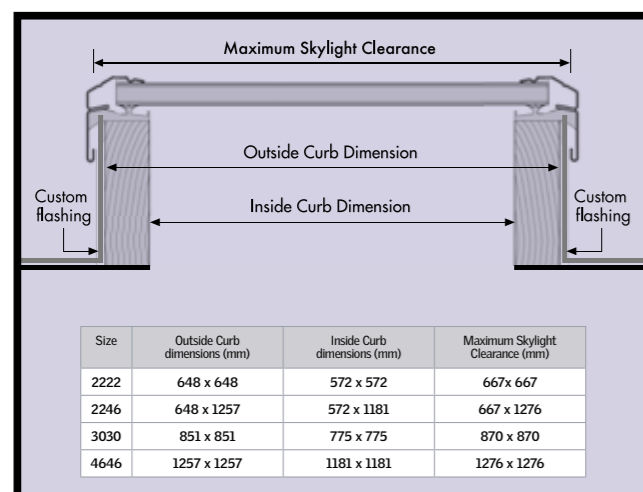

FCM SKYLIGHTS

VELUX Skylights create better living environments by adding Natural Light and Natural Ventilation through the roof.
VE - ventilation & LUX - light!

Toll Free 0800 650 445
www.velux.co.nz

Price List

Recommended Retail Prices including GST - 1 February 2009
All prices exclude installation

GET 15% OFF
VELUX Blind with the
VELUX "Blind Combo" Deal*
*Conditions Apply

www.velux.co.nz

Bringing light to life™