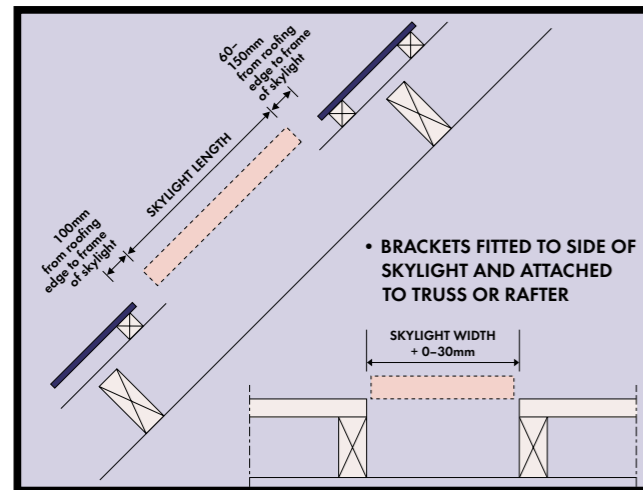

VSE, VS, FS SKYLIGHTS