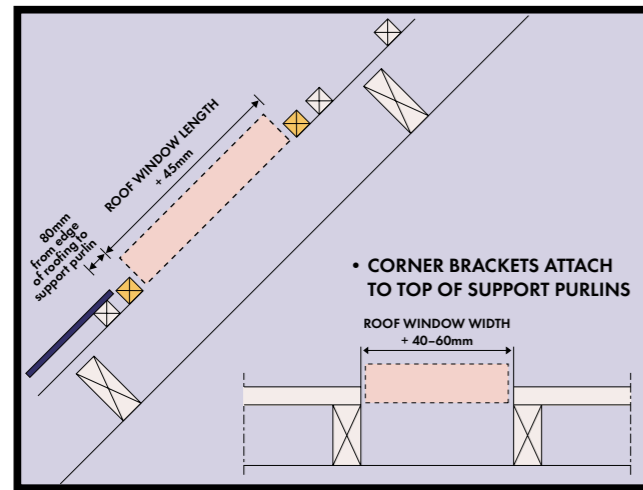

Framing and Trim-out Guide

GGL ROOF WINDOW